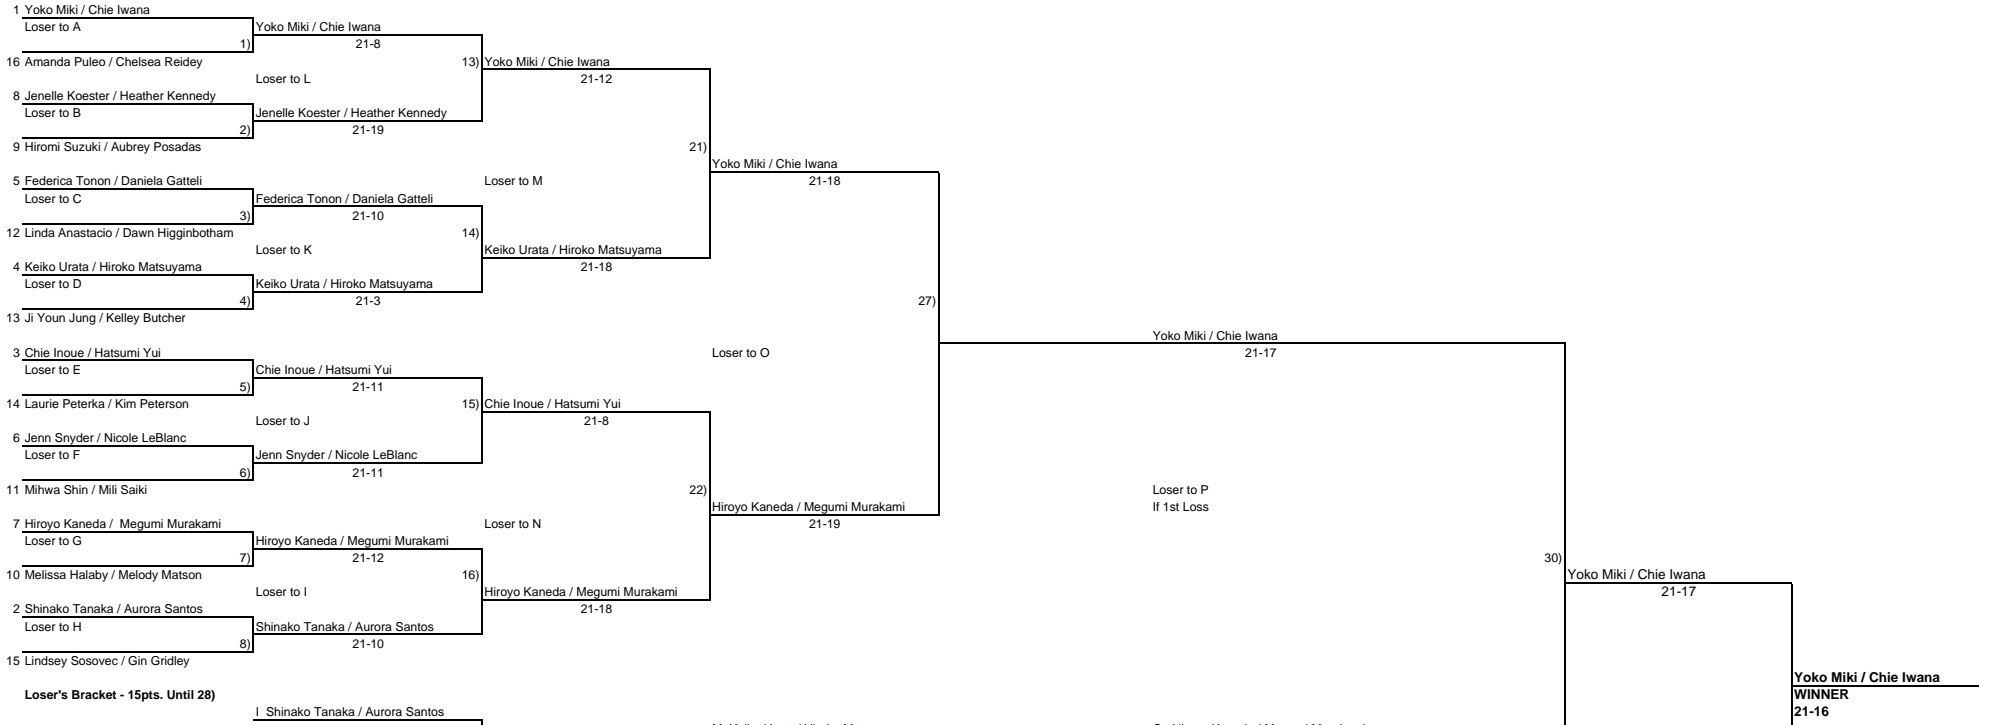

16 Team Seeded Women's Double Elimination

Winner's Bracket - 21 pts.

Yoko Miki / Chie Iwana
WINNER
21-16