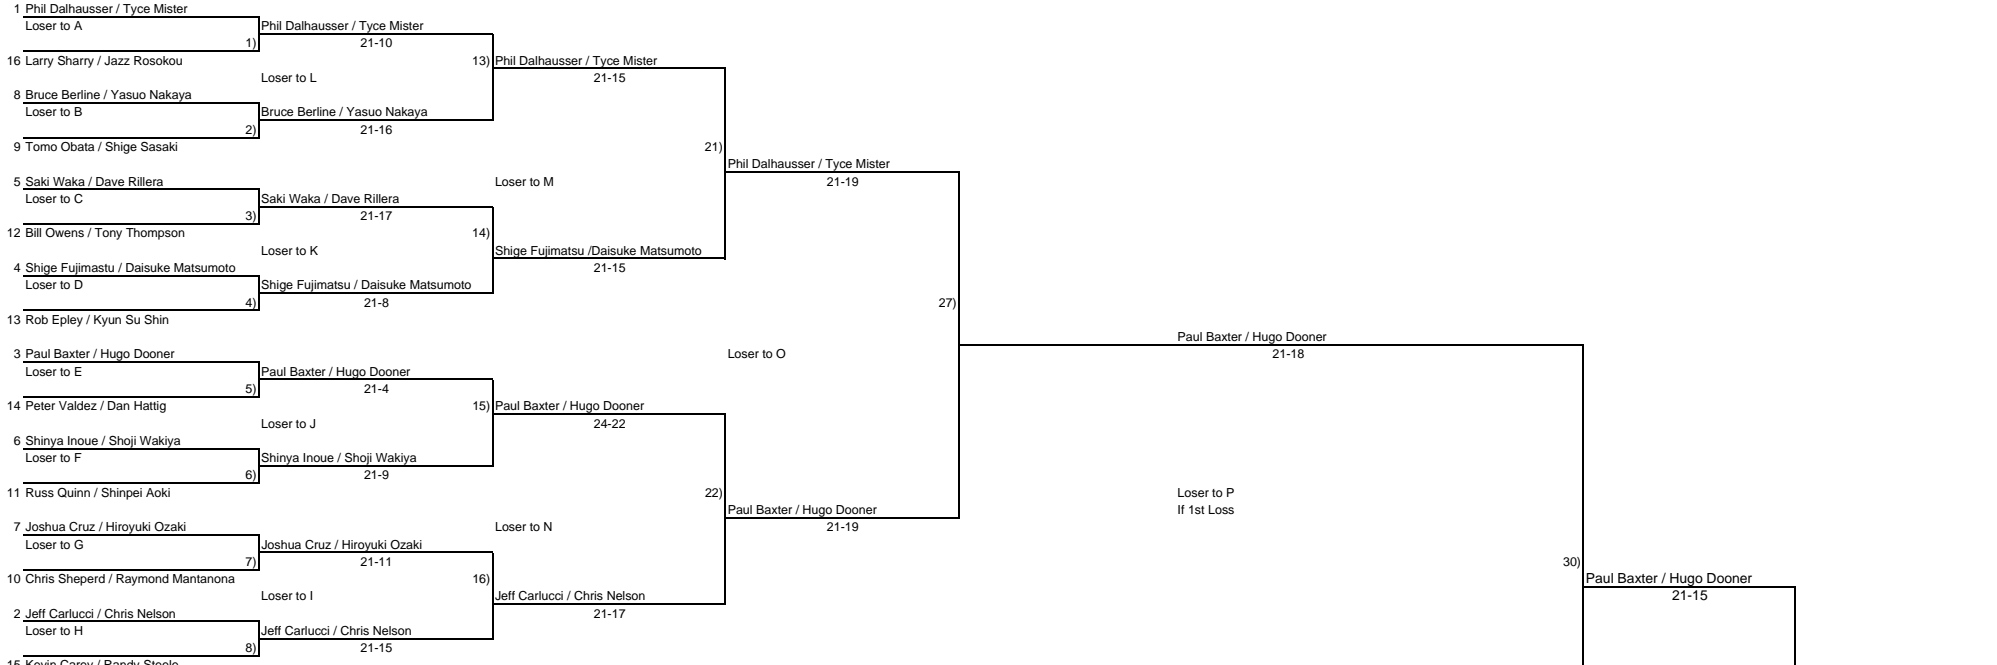

16 Team Seeded Men's Double Elimination

Winner's Bracket - 21 pts.

Loser's Bracket - 15pts. Until 28)